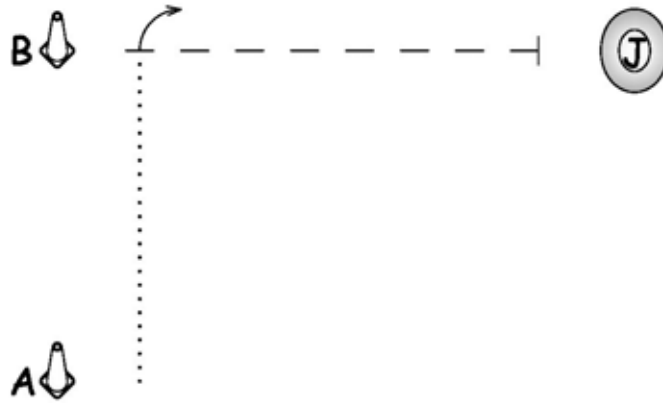

:: SHOWMANSHIP ::

Class: \_\_\_\_\_ Show Date: \_\_\_\_\_ Judge: \_\_\_\_\_

Start at cone A  
Walk from cone A to cone B  
Stop at cone B and pivot 90°  
Trot to the Judge  
Stop and set up for inspection  
Walk to the line-up when dismissed